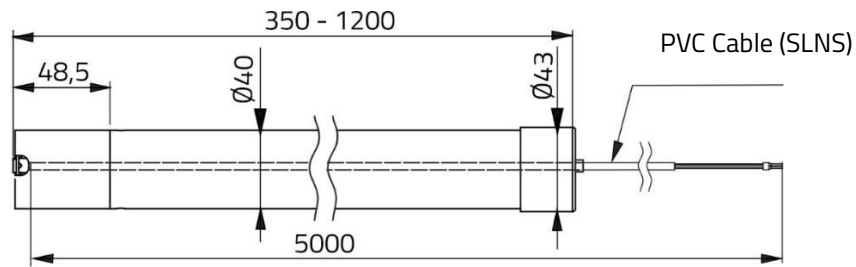

Technical data sheet

Suction lance model series SL 9608 and SLNS 9608

Standard suction lances for withdrawing chemical products from canisters and drums.

- Suction lance without level monitoring (model series SL 9608)
- Suction lance with level monitoring (model series SLNS 9608)

Electrical data	Switching voltage level switch:	24 V AC/DC
	Max. switching current level switch:	300 mA
	Level switch type:	NO contact (as supplied from factory) NC contact configurable
Mechanical data	External diameter:	Ø 40 mm
	Available lengths:	280mm, 350 mm, 425 mm, 500 mm, 600 mm, 700mm, 1000 mm, 1200 mm
	Tube connections SL and SLNS:	3 connections for tubes with Ø 6 mm or Ø 8 mm internal diameter Max. Ø 12 mm external diameter
	Suction opening Suction lance foot:	Ø 4 mm ID
	Material:	PVC / PP
	Float switch cable length:	5 m (from suction lance foot)
Max. Operating temperature:	40°C	

Dimensions

Hose connections SL and SLNS:

Accessoires

- 1) 2 end caps with sealing plugs
- 2) 2 cover rings (Ø55x13 / Ø60x13)
- 3) 1 cap Ø90x28
(for suction lances ≥ 1000 mm)

Products

Without level switch

Container sizes	Art.Nr.:	Designation	Length	Material
Canister 10 l	20012	SL 9608-350	350 mm	PVC
Canister 20 l ... 30 l	20013	SL 9608-500	500 mm	PVC
Canister 20 l ... 30 l	20015	SL 9608-600	600 mm	PVC
Canister 60 l	20014	SL 9608-1000	1000 mm	PVC
Container IBC 300 l	20014	SL 9608-1000	1000 mm	PVC
Container IBC 600 l	20019	SL 9608-1200	1200 mm	PVC
Container IBC 1000 l	20019	SL 9608-1200	1200 mm	PVC